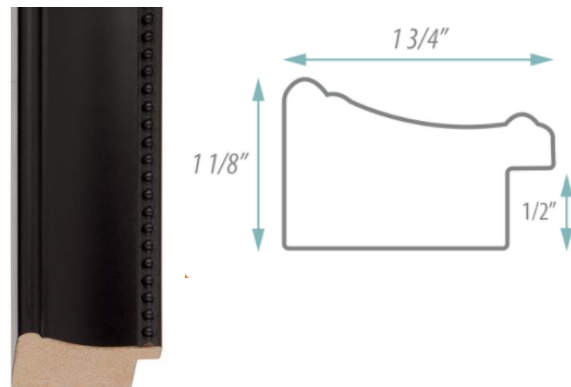

#### FEATURES:

- ONE 15X40" HIGH RESOLUTION SILVER PLATE GLASS MIRROR SIZE W/ DECORATIVE FRAME.
- "WALL HUGGER" HANGER FOR MOUNTING INCLUDED.
- STANDARD MOUNTING STYLE IS VERTICAL. FOR HORIZONTAL, PLEASE SPECIFY WHEN ORDERING.
- PACKED IN FOUR WALL (FOLDED DOUBLE WALL) CORRUGATION.
- STYLE: MODERN
- COLOR: BLACK
- FINISH: MATTE

#### MIRROR FINISHES:

- FLAT POLISHED EDGE
- BEVELED EDGE

**OVERALL SIZE DIMENSION: 18 1/2" WIDE X 43 1/2" HIGH X 1 1/8" DEEP**